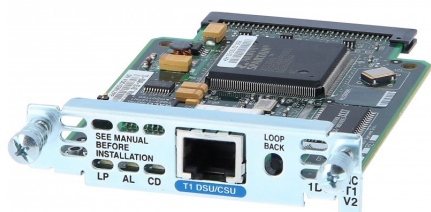

# Cisco WIC-1DSU-T1-V2 Foglio dati

Interfaccia WAN Cisco WIC-1DSU-T1-V2 1pt T1/T1 frazionario DSU/CSU:Ver.2

WIC-1DSU-T1-V2

Interfaccia WAN Cisco WIC-1DSU-T1-V2 1pt T1/T1 frazionario DSU/CSU:Ver.2

[Acquista ora](#)