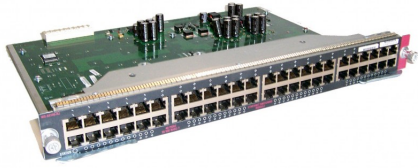

Cisco WS-X4148-RJ45V Scheda tecnica

Cisco WS-X4148-RJ45V Catalyst 4500 prestandard PoE 10/100, 48 porte (RJ45)

WS-X4148-RJ45V

Cisco WS-X4148-RJ45V Catalyst 4500 prestandard PoE 10/100, 48 porte (RJ45)

[Acquista ora](#)