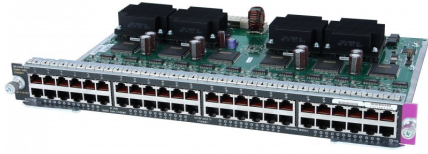

Cisco WS-X4248-RJ45V Scheda tecnica

Cisco WS-X4248-RJ45V Catalyst 4500 PoE 802.3af 10/100, 48 porte (RJ45)

WS-X4248-RJ45V

Cisco WS-X4248-RJ45V Catalyst 4500 PoE 802.3af 10/100, 48 porte (RJ45)

[Acquista ora](#)